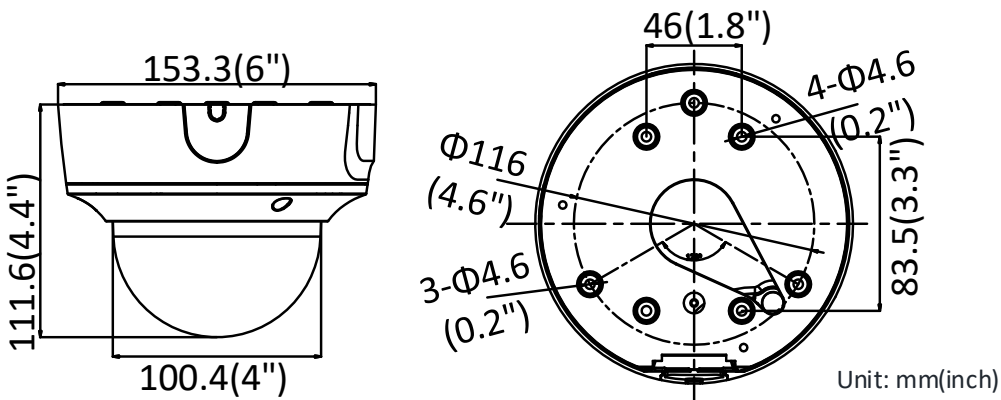

Power Consumption and Current	12 VDC, 0.8A, max. 10W PoE (802.3af, 36V to 57V), 0.4A to 0.2A, max. 12W
Protection Level	IP67, IK10
Material	Metal
Dimensions	Camera: Φ 153.3 $\times$ 111.6mm (Φ 6" $\times$ 4.4")
Weight	Camera: Approx. 835g (1.8 lb.) With Package: Approx. 1305g (2.9 lb.)

Available Model:

DS-2CD2763G1-IZ (2.8 to 12 mm), DS-2CD2763G1-IZS (2.8 to 12 mm)

Dimensions

Accessories